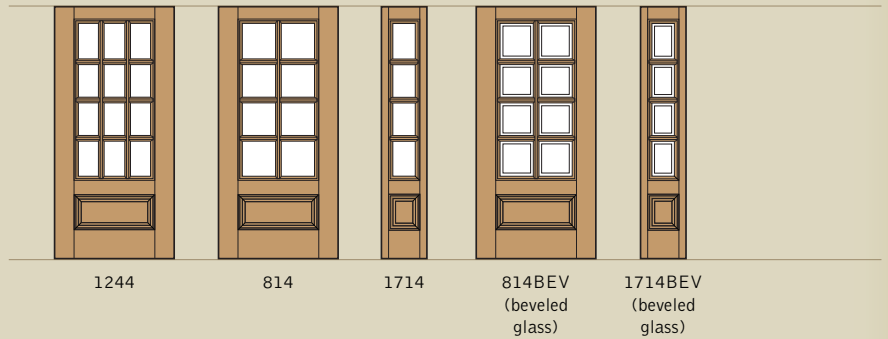

sizes & specs >

F I R D O O R C O L L E C T I O N

NOMINAL SIZES	2'6" x 6'8"	2'8" x 6'8"	3'0" x 6'8"	1'0" x 6'8"	1'2" x 6'8"
ACTUAL SIZES	30" x 80"	32" x 80"	36" x 80"	12" x 80-3/4"	14" x 80-3/4"

2020

- 1-3/4" thick solid fir doors with engineered construction to give strength and help prevent warp, bow or twist
- 1-lite doors and sidelites available as either insulated glass or SSB
- True Divided Lites
- All glass is tempered
- 1 year warranty
- Complete line of frames available including **FiberGuard™**, **EverGuard™** and **EverFrame™**
- Quick-ship program available