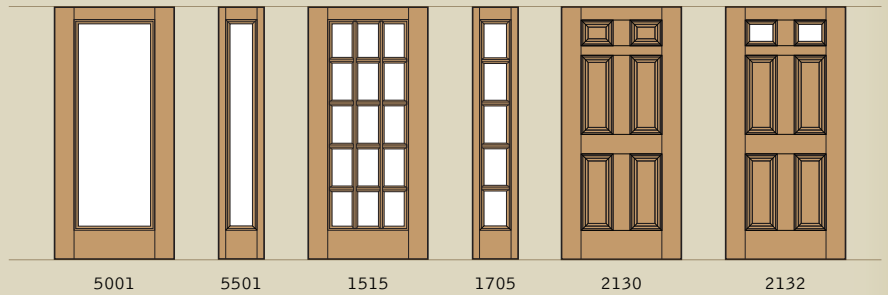

PREMIUM PRODUCT PERFORMANCE WITH COMPETITIVE PRICING!

FIR DOORS BY EVERMARK

Evermark is proud to bring you a complete line of Fir Door and sidelites. Old world craftsmanship merged with today's state of the art manufacturing techniques provide you the finest fir doors available.

sizes & specs >

F I R D O O R C O L L E C T I O N

NOMINAL SIZES	2'6" x 6'8"	2'8" x 6'8"	3'0" x 6'8"	1'0" x 6'8"	1'2" x 6'8"
ACTUAL SIZES	30" x 80"	32" x 80"	36" x 80"	12" x 80-3/4"	14" x 80-3/4"

2020

- 1-3/4" thick solid fir doors with engineered construction to give strength and help prevent warp, bow or twist
- 1-lite doors and sidelites available as either insulated glass or SSB
- True Divided Lites
- All glass is tempered
- 1 year warranty
- Complete line of frames available including **FiberGuard™**, **EverGuard™** and **EverFrame™**
- Quick-ship program available